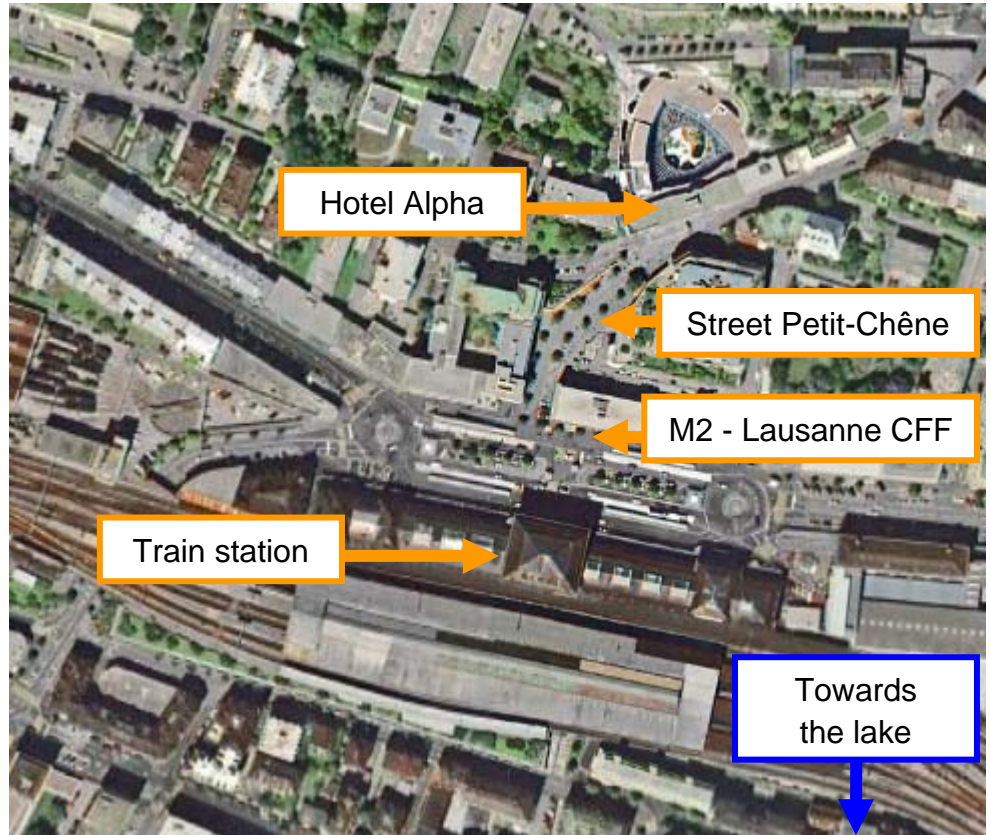

## From Geneva :

You can take the train to **Lausanne** from Geneva-Airport (35 min).

The railway station is inside the airport terminal.

**From Lausanne train station :**

The hotel is about 250 meters away from the train station. Walking is the best way to reach the hotel.

Exit the train station by its **main entrance** (North, opposite to the lake direction).

Take the small street **Petit-Chêne** going up in front of the train station (on the left of the Mc Donalds).

The hotel is on your left after 150 meters.