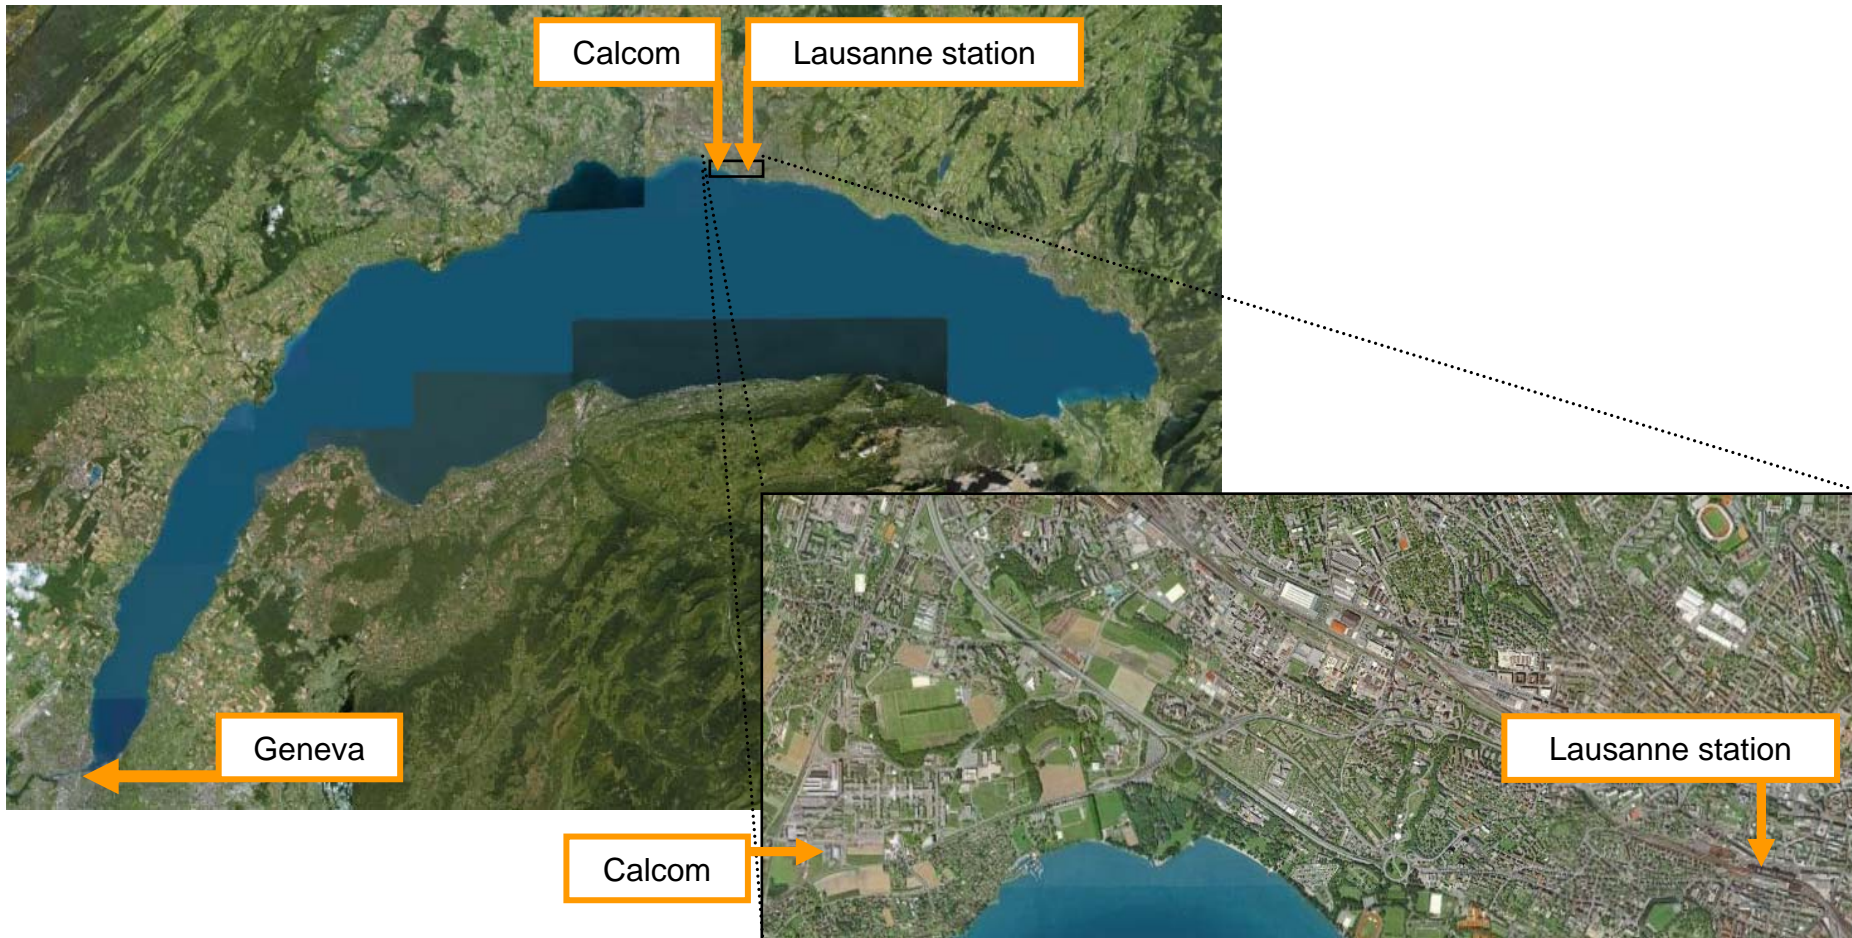

## From Geneva :

You can take the train to **Lausanne** from Geneva-Airport (35 min).

The railway station is inside the airport terminal.

**From Lausanne train station :**

The hotel is about 250 meters away from the train station. Walking is the best way to reach the hotel.

Exit the train station by its **main entrance** (North, opposite to the lake direction).

Take the small street **Petit-Chêne** going up in front of the train station (on the left of the Mc Donalds).

The hotel is on your left after 150 meters.

In this station, change to the Metro **M1** direction **Renens**.

Then, please refer to the Location Map :  
*How to reach Calcom from Metro M1 station « Lausanne Flon »*